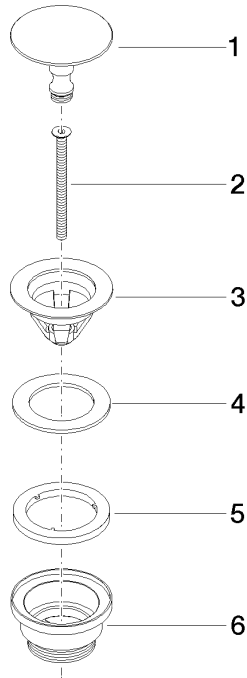

10 126 970

Fits: IMO, LULU, MADISON, MEM, TARA,
CL.1, LISSÉ, VAIA, META, CYO

	Light Gold	10 126 970-26
	Chrome	10 126 970-00
	Brushed Platinum	10 126 970-06
	Platinum	10 126 970-08
	Durabrand (23kt Gold)	10 126 970-09
	Dark Chrome	10 126 970-19
	Brushed Light Gold	10 126 970-27
	Brushed Durabrand (23kt Gold)	10 126 970-28
	Matte Black	10 126 970-33
	Brushed Bronze	10 126 970-42
	Brushed Champagne (22kt Gold)	10 126 970-46
	Champagne (22kt Gold)	10 126 970-47
	Brushed Chrome	10 126 970-93
	Brushed Dark Platinum	10 126 970-99

Basin Waste without press-closing 1 1/4" - Light Gold

IMO

10 126 970

Only suitable for sinks without an overflow.

10 126 970

mm [inches]

10 126 970

Parts for other finishes can be found here: [Chrome](#)

Spare parts list

No.	Item Number	Name	Quantity used	Delivery time
1	09 31 20 097-26	plug	1	60
2	09 30 30 179 90	screw	1	2
3	09 11 01 038-26	cup	1	60
4	09 14 05 061 90	seal	1	2
5	09 14 03 153 90	seal	1	2
6	09 11 10 156-26	connection	1	60